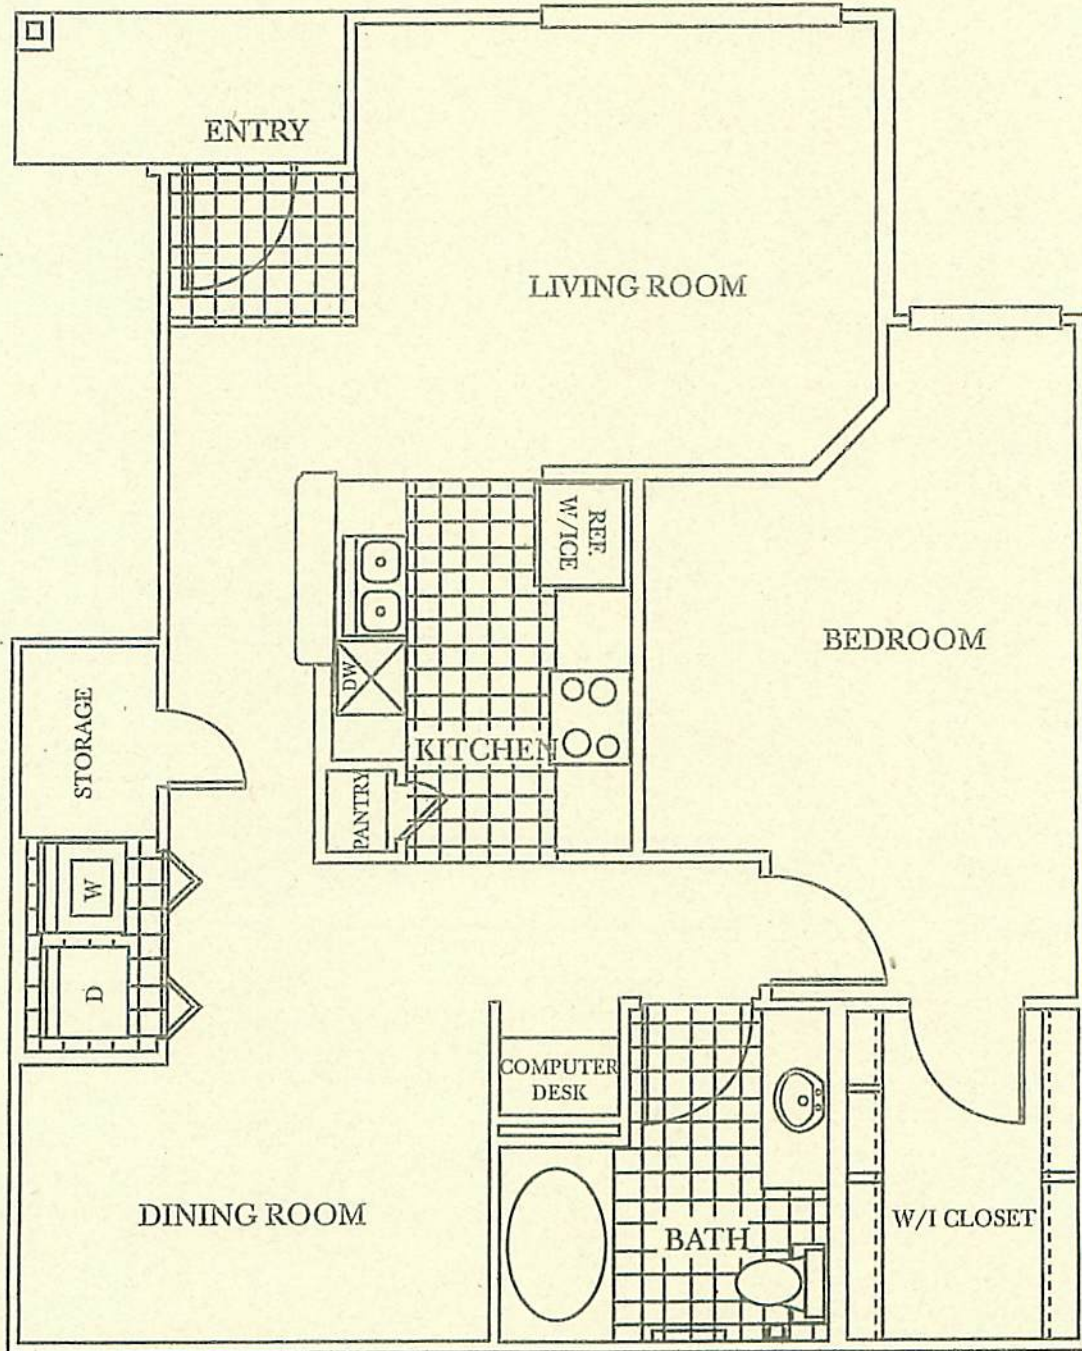

Madison

One Bedroom ~ One Bath ~ 915 Sq. Ft. ~ Lower Level
Reserved Covered Parking

Magnolia

Two Bedrooms ~ One Bath ~ 975 Sq. Ft. ~ Upper Level
Reserved Covered Parking

Pearl

Two Bedrooms ~ Two Baths ~ 2-Car Garage ~ 1,129 Sq. Ft. ~ Lower Level

Pearl

Two Bedrooms ~ Two Baths ~ 2-Car Garage ~ 1,217 Sq. Ft. ~ Upper Level

St. John

Two Bedrooms ~ Two Baths ~ 1-Car Garage ~ 1,018 Sq. Ft. ~ Upper Level

Sable

Three Bedrooms ~ Two Baths ~ 2-Car Garage ~ 1,244 Sq. Ft. ~ Lower Level

Sable

Three Bedrooms ~ Two Baths ~ 2-Car Garage ~ 1,323 Sq. Ft. ~ Upper Level

Savannah

One Bedroom ~ One Bath ~ 1-Car Garage ~ 745 Sq. Ft. ~ Upper Level